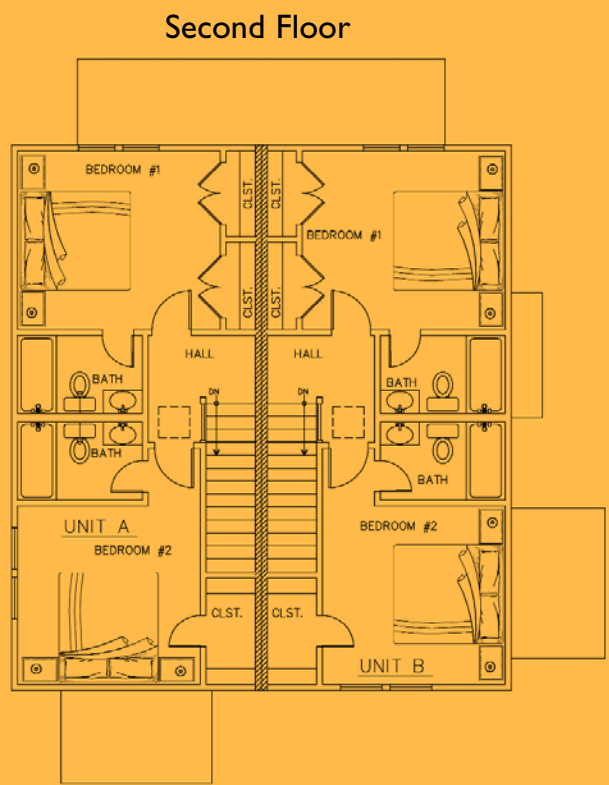

REDWOOD FLOORPLANS

First Floor

Second Floor

Townhome – 1120 sq. ft.
 2 BR, 2.5 Bath
 Living Room/Dining Room 12x25
 Front Bedroom 11x12
 Back Bedroom 11x13
 Porch 5x11

1035 Barnett Shoals Road | Athens, GA 30605
706.552.0552
www.summitofathens.com