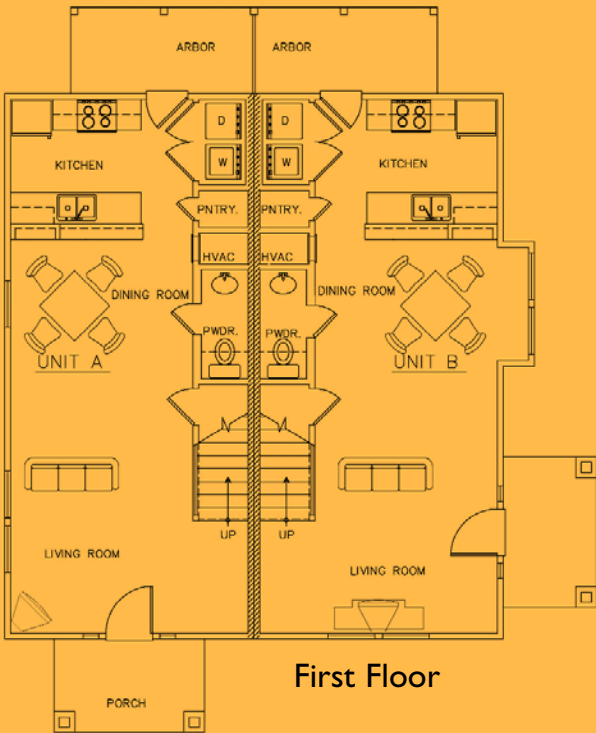

REDWOOD FLOORPLANS

First Floor

Second Floor

Townhome – 1120 sq. ft.
 2 BR, 2.5 Bath
 Living Room/Dining Room 12x25
 Front Bedroom 11x12
 Back Bedroom 11x13
 Porch 5x11

1035 Barnett Shoals Road | Athens, GA 30605
706.552.0552
www.summitofathens.com