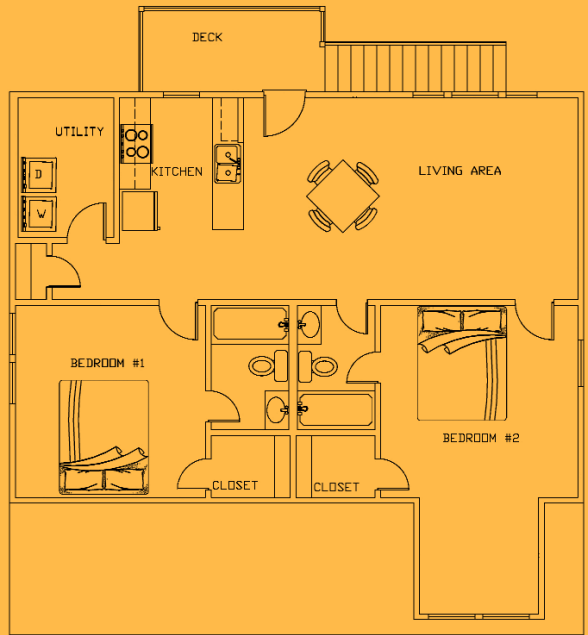

WILLOW FLOORPLANS

First Floor

First Floor – 1148 sq.ft.

3 BR, 3 Bath

Living Room/Dining Room 12x28

Right Bedroom 11x11

Front Bedroom 11x12

Back Bedroom 11x12

Front Porch 6x24

Back Porch 5x12

Second Floor

Second Floor – 1041 sq.ft.

2 BR, 2 Bath

Living Room/Dining Room 13x22

Left Bedroom 12x25

Right Bedroom 13x13