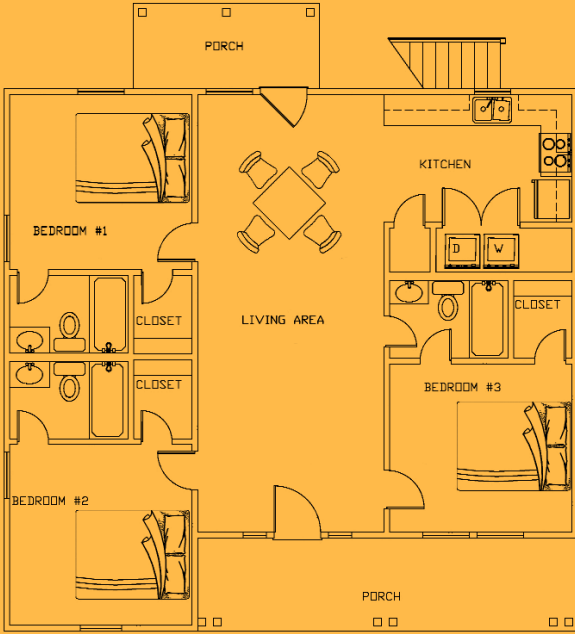

WILLOW FLOORPLANS

First Floor

First Floor – 1148 sq.ft.

3 BR, 3 Bath

Living Room/Dining Room 12x28

Right Bedroom 11x11

Front Bedroom 11x12

Back Bedroom 11x12

Front Porch 6x24

Back Porch 5x12

Second Floor

Second Floor – 1041 sq.ft.

2 BR, 2 Bath

Living Room/Dining Room 13x22

Left Bedroom 12x25

Right Bedroom 13x13